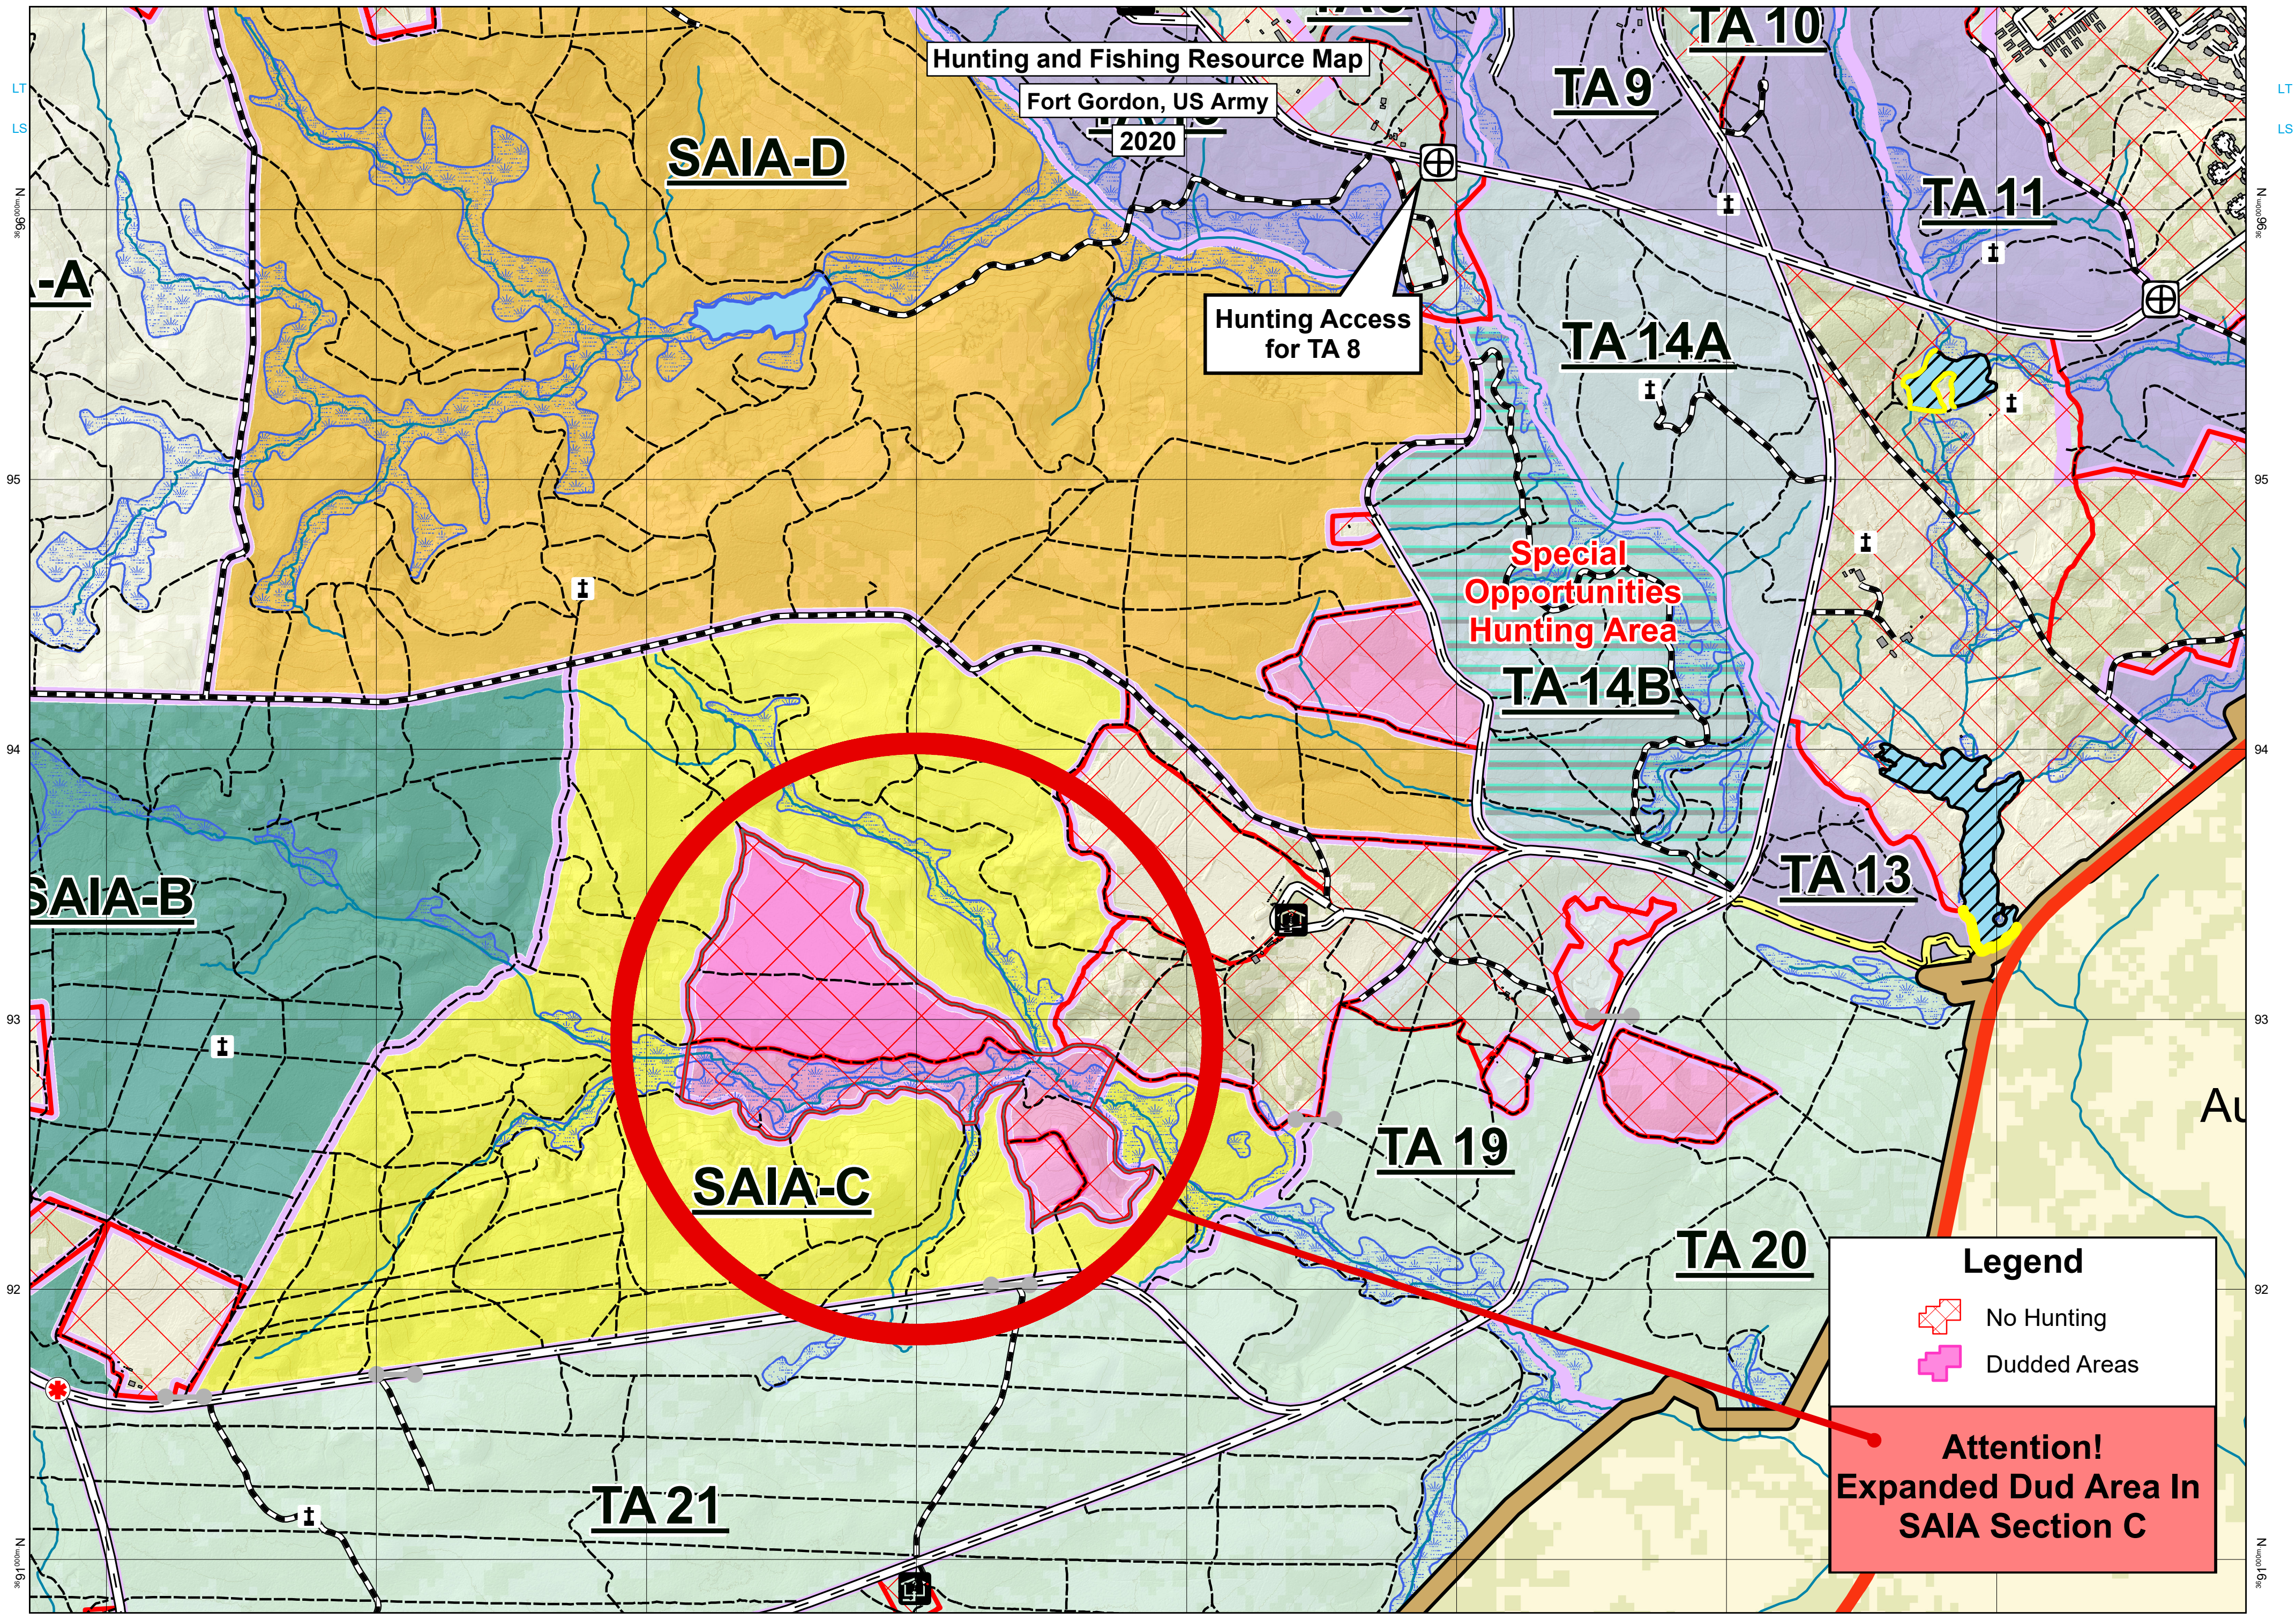

87°00m E 88 89 90 91 92 93 94°00m E

**Hunting and Fishing Resource Map**

Fort Gordon, US Army

2020

Hunting Access for TA 8

Special Opportunities Hunting Area

**Legend**

- No Hunting
- Dudded Areas

**Attention!**  
Expanded Dud Area In SAIA Section C

LT LS N 96°00m N 95 94 93 92 N 91°00m E 88 89 90 91 92 93 94°00m E

LT LS N 96°00m N 95 94 93 92 N 91°00m E 88 89 90 91 92 93 94°00m E